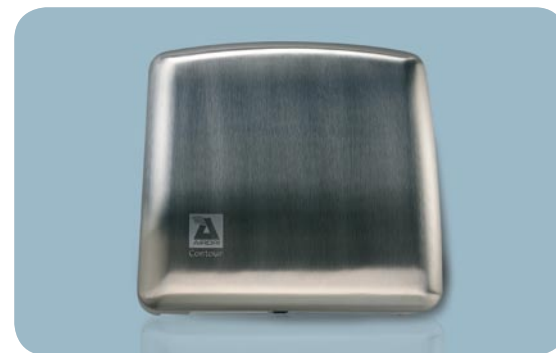

Style with simplicity

The Airdri Contour series are highly effective dryers available in a range of functional, modern designs.

Airdri. Hand dryer innovation, design and technology.

CONTOUR
Innovation by **AIRDRI**

CONTOUR

Innovation by **AIRDRI**

CONTOUR

Innovation by **AIRDRI**

The stylish **Contour** series dryers are available in both rugged ABS plastic and either brushed or polished stainless steel finishes. Contour is a cost-effective dryer that is ideal for applications such as restaurants, hotels, offices and hospitals.

www.airdri.com

Dimensions	274 wide x 277 high x 135 deep
Weight	2.5 Kgs
Electrical Supply	220/240 volts 50/60 Hz
Current Consumption	7.0 Amps @ 240 volts
Nominal Output	1.7 kW @ 240 volts
Dry Time	24 seconds
Control System	Automatic, infrared, no-touch
Sensor Range	100mm vertically under outlet
Air Volume	190 m ³ /h
Air Velocity	16 m/s
Air Outlet Temperature	45°C @ 20°C ambient
Noise Level	65 dB(A)
Cover options	High impact ABS / Stainless Steel
Colour options	White (ABS), brushed or polished (Stainless Steel)